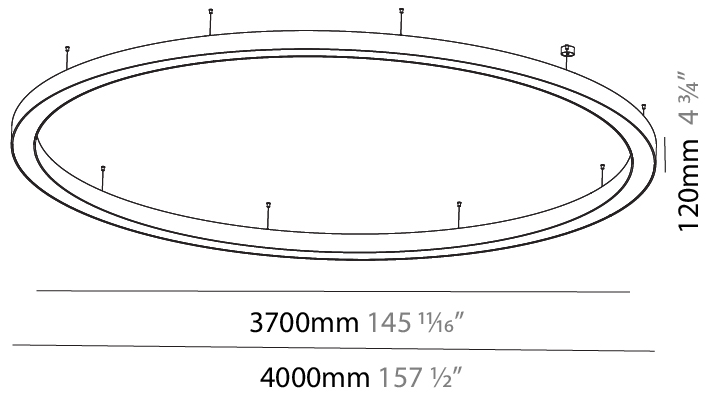

GENERAL

Series: Glorious
Subseries: Glorious
Brand: Prolicht
Division: Architectural
Mounting Type: Suspension
Mounting Location: Ceiling
Subcategory: Ambient

PHYSICAL

Shape: Round
Diameter (mm): 4000
Diameter (in): 157 1/2
Height (mm): 120
Height (in): 4 3/4
Max. Overall Height (mm): 2120
Max. Overall Height (in): 83 7/16
Light Distribution: Direct
Weight (kg): 50.71
Weight (lbs): 111.98
Diffuser: PMMA - Opal or Micro-Prism
Fixture Finish: SSR / BKV / CWI / CRY / HAB / UFT / ITA / RUA / FTG / MYG / LOD / PUS / FRO / FUP / KIA / POP / BLS / SPG / MEY / GOH / GUM / CHC / COM / ABZ / JAG / OBR / MOS / ROR
Fixture Material: Aluminum

ELECTRICAL

Lamp Type: LED (Zhaga Standard)
Input Wattage (W): 200
Total Output Wattage (W): 160 / 128 (3500K)
Dimming: Non-Dimming / Phase Dimming (120Vac only) / 0-10V Dimming
Driver Included: Yes
Driver Location: Integrated
Driver Type: Constant Current
Driver Class: Class 2
Input Voltage (V): 120 - 277
Constant Current (mA): 350 / 1000 (3500K)

LED

Color Temperature (°K): 3000 / 3500 / 4000
Max. Delivered Lumen (lm): 18460 / 19110 / 19500
CRI: >80 CRI
Efficiency (%): 0.65
Lamp Life (hrs): 50000

OPTICAL

RATINGS AND CERTIFICATIONS

Certified By: Certified for North American Standards
IP rating: IP20

PROJECT _____
TYPE _____
SPECIFIER _____
QUANTITY _____
DATE _____