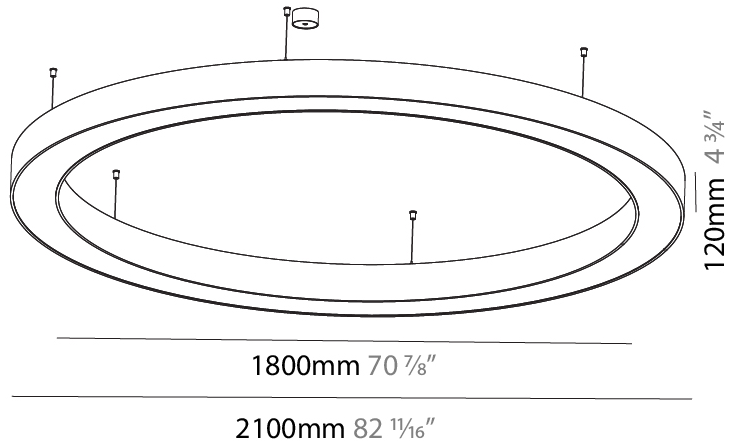

GENERAL

Series: Glorious
Subseries: Glorious
Brand: Prolight
Division: Architectural
Mounting Type: Suspension
Mounting Location: Ceiling
Subcategory: Ambient

PHYSICAL

Shape: Round
Diameter (mm): 2100
Diameter (in): 82 11/16
Height (mm): 120
Height (in): 4 3/4
Max. Overall Height (mm): 2120
Max. Overall Height (in): 83 7/16
Light Distribution: Direct
Weight (kg): 25.9
Weight (lbs): 56.98
Diffuser: PMMA - Opal or Micro-Prism
Fixture Finish: SSR / BKV / CWI / CRY / HAB / UFT / ITA / RUA / FTG / MYG / LOD / PUS / FRO / FUP / KIA / POP / BLS / SPG / MEY / GOH / GUM / CHC / COM / ABZ / JAG / OBR / MOS / ROR
Fixture Material: Aluminum

ELECTRICAL

Lamp Type: LED (Zhaga Standard)
Input Wattage (W): 105
Total Output Wattage (W): 84 / 67.2 (3500K)
Dimming: Non-Dimming / Phase Dimming (120Vac only) / 0-10V Dimming
Driver Included: Yes
Driver Location: Integrated
Driver Type: Constant Current
Driver Class: Class 2
Input Voltage (V): 120 - 277
Constant Current (MA): 350 / 700 (3500K)

LED

Color Temperature (°K): 3000 / 3500 / 4000
Max. Delivered Lumen (lm): 9690 / 10035 / 10240
CRI: >80 CRI
Efficiency (%): 65
Lamp Life (hrs): 50000

OPTICAL

RATINGS AND CERTIFICATIONS

Certified By: Certified for North American Standards
IP rating: IP20

PROJECT
TYPE
SPECIFIER
QUANTITY
DATE