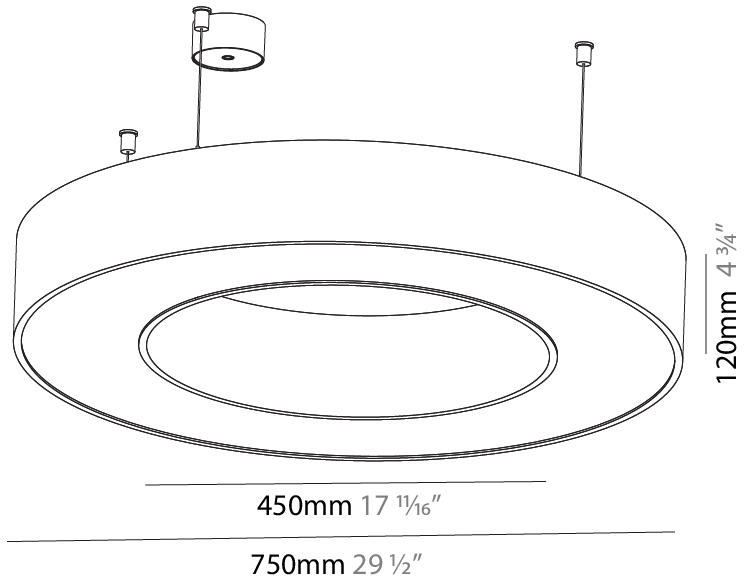

GENERAL

Series: Glorious
Subseries: Glorious
Brand: Prolight
Division: Architectural
Mounting Type: Suspension
Mounting Location: Ceiling
Subcategory: Ambient

PHYSICAL

Shape: Round
Diameter (mm): 750
Diameter (in): 29 1/2
Height (mm): 120
Height (in): 4 3/4
Max. Overall Height (mm): 2120
Max. Overall Height (in): 83 7/16
Light Distribution: Direct / Indirect
Weight (kg): 7.675
Weight (lbs): 16.9
Diffuser: PMMA - Opal or Micro-Prism
Fixture Finish: SSR / BKV / CWI / CRY / HAB / UFT / ITA / RUA / FTG / MYG / LOD / PUS / FRO / FUP / KIA / POP / BLS / SPG / MEY / GOH / GUM / CHC / COM / ABZ / JAG / OBR / MOS / ROR
Fixture Material: Aluminum

ELECTRICAL

Lamp Type: LED (Zhaga Standard)
Input Wattage (W): 45
Total Output Wattage (W): 40 / 32 (3500K)
Dimming: Non-Dimming / Phase Dimming (120Vac only) / 0-10V Dimming
Driver Included: Yes
Driver Location: Integrated
Driver Type: Constant Current
Driver Class: Class 2
Input Voltage (V): 120 - 277
Constant Current (MA): 350 / 600/400 (3500K)

LED

Color Temperature (°K): 3000 / 3500 / 4000
Max. Delivered Lumen (lm): 2770 / 2862 / 2920 Direct / 1380 / 1440 / 1470 Indirect
CRI: >80 CRI
Efficiency (%): 71
Lamp Life (hrs): 50000

OPTICAL

RATINGS AND CERTIFICATIONS

Certified By: Certified for North American Standards
IP rating: IP20