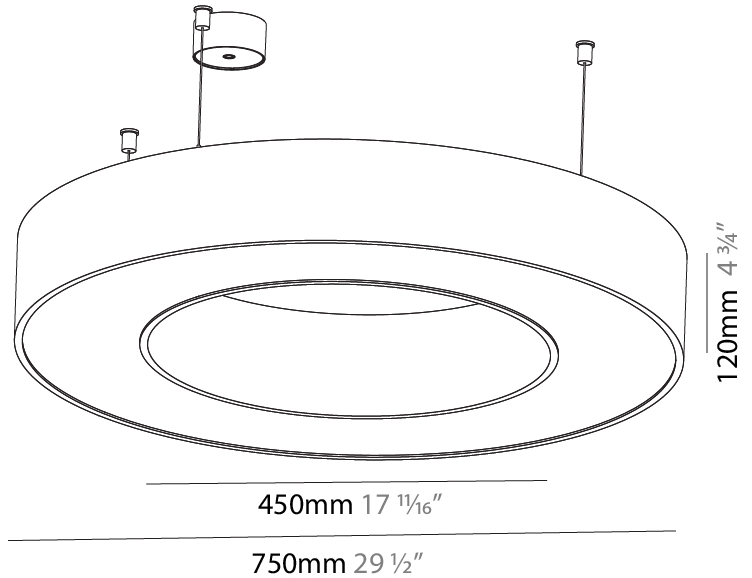

GENERAL

Series: Glorious
Subseries: Glorious
Brand: Prolicht
Division: Architectural
Mounting Type: Suspension
Mounting Location: Ceiling
Subcategory: Ambient

PHYSICAL

Shape: Round
Diameter (mm): 750
Diameter (in): 29 1/2
Height (mm): 120
Height (in): 4 3/4
Max. Overall Height (mm): 2120
Max. Overall Height (in): 83 7/16
Light Distribution: Direct
Weight (kg): 7.062
Weight (lbs): 15.56
Diffuser: [PMMA - Opal or Micro-Prism](#)
Fixture Finish: [SSR / BKV / CWI / CRY / HAB / UFT / ITA / RUA / FTG / MYG / LOD / PUS / FRO / FUP / KIA / POP / BLS / SPG / MEY / GOH / GUM / CHC / COM / ABZ / JAG / OBR / MOS / ROR](#)
Fixture Material: Aluminum

ELECTRICAL

Lamp Type: LED (Zhaga Standard)
Input Wattage (W): 30
Total Output Wattage (W): 24 / 19.2 (3500K)
Dimming: [Non-Dimming / Phase Dimming (120Vac only) / 0-10V Dimming](#)
Driver Included: Yes
Driver Location: Integrated
Driver Type: Constant Current
Driver Class: Class 2
Input Voltage (V): 120 - 277
Constant Current (MA): 350 / 600 (3500K)

LED

Color Temperature (°K): [3000 / 3500 / 4000](#)
Max. Delivered Lumen (lm): 2770 / 2862 / 2920
CRI: >80 CRI
Efficiency (%): 65
Lamp Life (hrs): 50000

OPTICAL

RATINGS AND CERTIFICATIONS

Certified By: Certified for North American Standards
IP rating: IP20