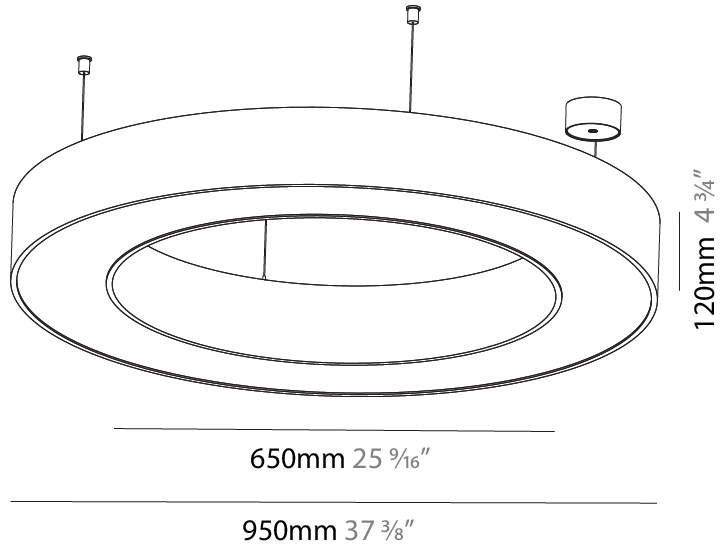

GENERAL

Series: Glorious
Subseries: Glorious
Brand: Prolight
Division: Architectural
Mounting Type: Suspension
Mounting Location: Ceiling
Subcategory: Ambient

PHYSICAL

Shape: Round
Diameter (mm): 950
Diameter (in): 37 ³/₈
Height (mm): 120
Height (in): 4 ³/₄
Max. Overall Height (mm): 2120
Max. Overall Height (in): 83 ⁷/₁₆
Light Distribution: Direct / Indirect
Weight (kg): 10.395
Weight (lbs): 22.92
Diffuser: PMMA - Opal or Micro-Prism
Fixture Finish: SSR / BKV / CWI / CRY / HAB / UFT / ITA / RUA / FTG / MYG / LOD / PUS / FRO / FUP / KIA / POP / BLS / SPG / MEY / GOH / GUM / CHC / COM / ABZ / JAG / OBR / MOS / ROR
Fixture Material: Aluminum

ELECTRICAL

Lamp Type: LED (Zhaga Standard)
Input Wattage (W): 58.5
Total Output Wattage (W): 52 / 41.6 (3500K)
Dimming: Non-Dimming / Phase Dimming (120Vac only) / 0-10V Dimming
Driver Included: Yes
Driver Location: Integrated
Driver Type: Constant Current
Driver Class: Class 2
Input Voltage (V): 120 - 277
Constant Current (MA): 350 / 900/400 (3500K)

LED

Color Temperature (°K): 3000 / 3500 / 4000
Max. Delivered Lumen (lm): 4150 / 4302 / 4390 Direct / 1850/ 1911 / 150
CRI: >80 CRI
Efficiency (%): 69
Lamp Life (hrs): 50000

OPTICAL

RATINGS AND CERTIFICATIONS

Certified By: Certified for North American Standards
IP rating: IP20