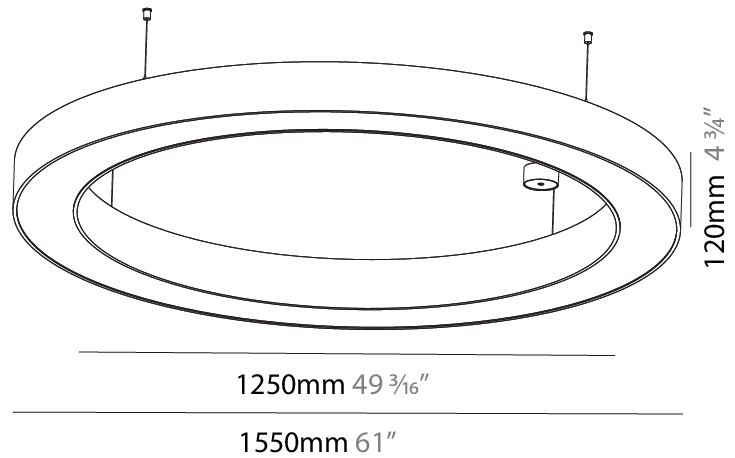

GENERAL

Series: Glorious
Subseries: Glorious
Brand: Prolight
Division: Architectural
Mounting Type: Suspension
Mounting Location: Ceiling
Subcategory: Ambient

PHYSICAL

Shape: Round
Diameter (mm): 1550
Diameter (in): 61
Height (mm): 120
Height (in): 4 ³/₄
Max. Overall Height (mm): 2120
Max. Overall Height (in): 83 ⁷/₁₆
Light Distribution: Direct / Indirect
Weight (kg): 16.737
Weight (lbs): 36.90
Diffuser: PMMA - Opal or Micro-Prism
Fixture Finish: SSR / BKV / CWI / CRY / HAB / UFT / ITA / RUA / FTG / MYG / LOD / PUS / FRO / FUP / KIA / POP / BLS / SPG / MEY / GOH / GUM / CHC / COM / ABZ / JAG / OBR / MOS / ROR
Fixture Material: Aluminum

ELECTRICAL

Lamp Type: LED (Zhaga Standard)
Input Wattage (W): 110
Total Output Wattage (W): 88 / 70.4 (3500K)
Dimming: Non-Dimming / Phase Dimming (120Vac only) / 0-10V Dimming
Driver Included: Yes
Driver Location: Integrated
Driver Type: Constant Current - 120 / 277Vac
Driver Class: Class 2
Input Voltage (V): 120 - 277
Constant Current (MA): 350 / 700/800 (3500K)

LED

Color Temperature (°K): 3000 / 3500 / 4000
Max. Delivered Lumen (lm): 6920 / 7164 / 7310 Direct / 4530 / 4938 / 4790 Indirect
CRI: >80 CRI
Efficiency (%): 68
Lamp Life (hrs): 50000

OPTICAL

RATINGS AND CERTIFICATIONS

Certified By: Certified for North American Standards
IP rating: IP20

PROJECT _____
TYPE _____
SPECIFIER _____
QUANTITY _____
DATE _____