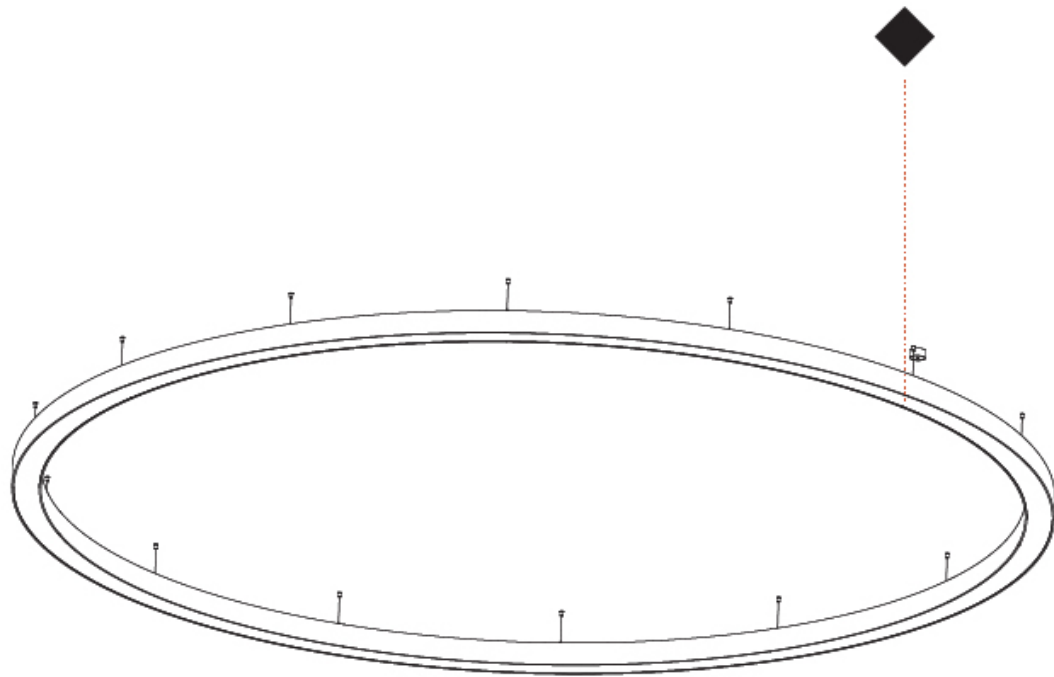

A30547-

PROJECT

TYPE

SPECIFIER

QUANTITY

DATE